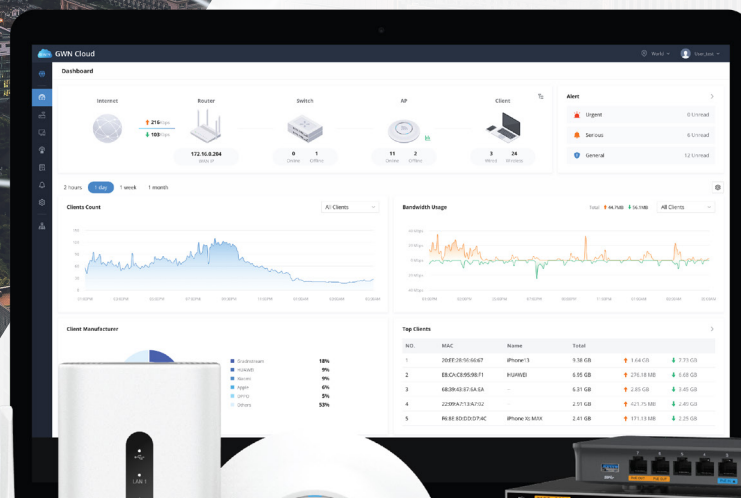

GRANDSTREAM

CONNECTING THE WORLD

GWN SERIES

Networking Solutions

Scan to view the GWN Series Guide

GWN SERIES NETWORKING SOLUTIONS

Grandstream's GWN Series of Networking solutions enables you to build powerful and secure networks with state-of-the-art setup, management and performance. The GWN Series provides everything you need to build wired and wireless networks for one or many locations as it includes a full portfolio of Wi-Fi access points, wired and Wi-Fi routers, managed and unmanaged network switches, and 3 free management options. Grandstream's networking solutions offer an industry-leading 3-year warranty, a suite of advanced security features that are enabled out-of-the-box, easy cloud management, support for captive portals, Mesh networks, VPNs, QoS, and much more.